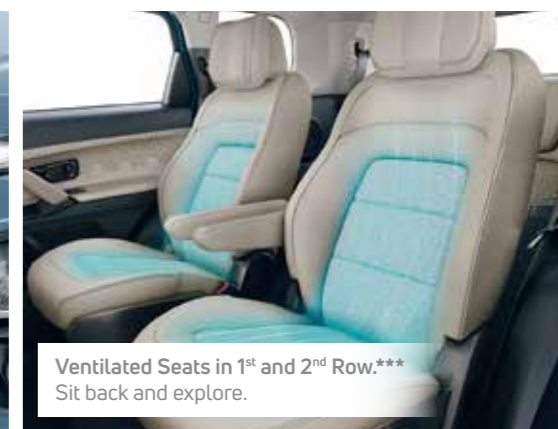

Piano Black Grille with Safari Mascot.
Sport a rugged yet suave look.

Ventilated Seats in 1st and 2nd Row.***
Sit back and explore.

More of Adventure

Piano Black Outer Door Handles | Dark Chrome & Piano Black Interior Pack | Charcoal Grey Skid Plates