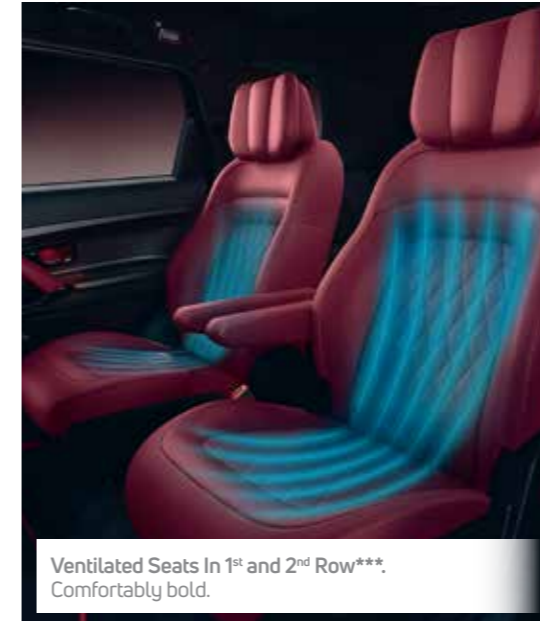

RED HOT DARK

NEW LEVEL OF BOLD

Designed for the feisty, bad-to-the-bone, showstoppers that bring the streets alive with their presence. With class-leading technology and design features that's surely for the bold ones out there.

More of Suaveness

New Oberon Black Exterior Colour | 6-Way Powered Driver Seat with Memory and Welcome feature