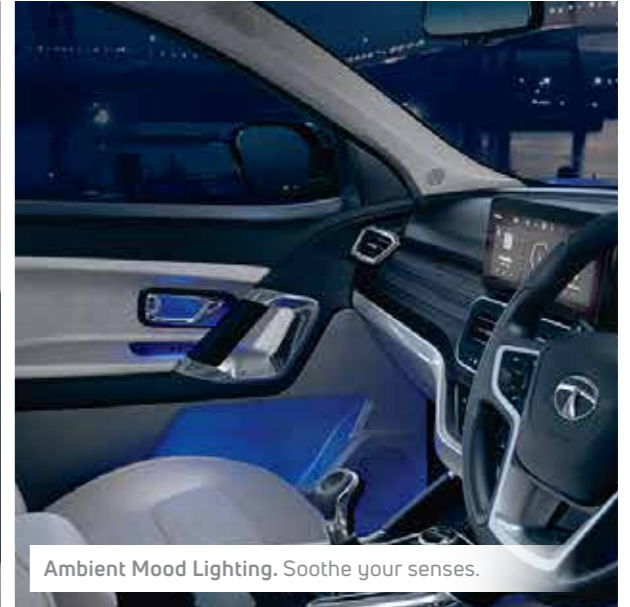

More Luxury in the 3rd Row

Mobile Phone Holder | Reading Lamp | Magazine Pocket

More of a Grand Lifestyle

Reclining 2nd Row Seats | Winged Comfort Head Restraints in 2nd Row | Cooled Glove Box | Fully Automatic Temperature

Control (FATC) | 2nd Row Seats with 60:40 Split | Rear Armrest with Cup Holders | Tab Storage Tray | Umbrella Holder | Sunglass Holder