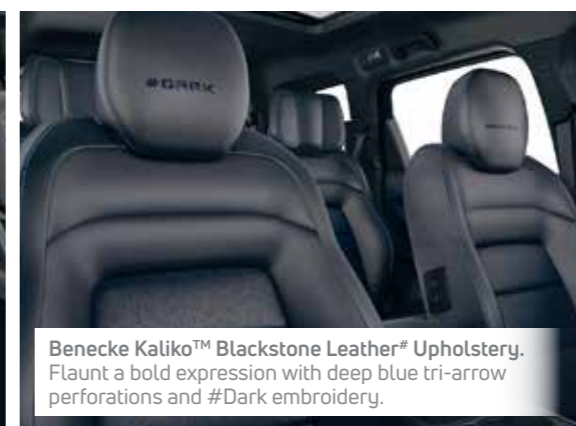

Blackstone Interior Theme. Make a statement with dark chrome finishes.

Android Auto™ / Apple CarPlay™ over Wi-Fi. Connect and play smart devices on the go.

Benecke Kaliko™ Blackstone Leather# Upholstery. Flaunt a bold expression with deep blue tri-arrow perforations and #Dark embroidery.