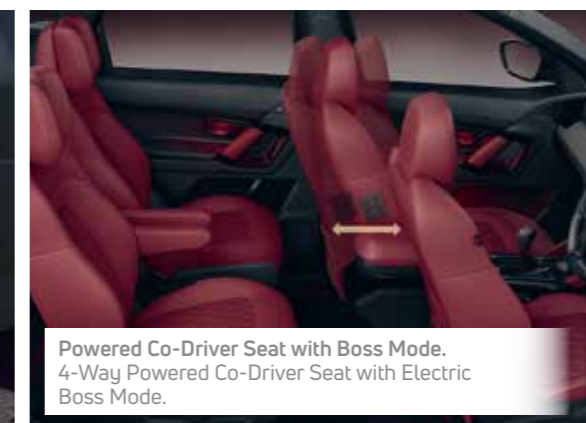

Steel-Black finished Dashboard. Adds suaveness to the bold interiors.

R18 Diamond Cut - Charcoal Black Alloys. Dark and classy Alloys with Zircon Red Calipers that will never let you blend in with the rest.

Panoramic Sunroof with Red Mood Lighting. Splendid views through the majestic panoramic sunroof that creates a soulful ambience.

Powered Co-Driver Seat with Boss Mode. 4-Way Powered Co-Driver Seat with Electric Boss Mode.