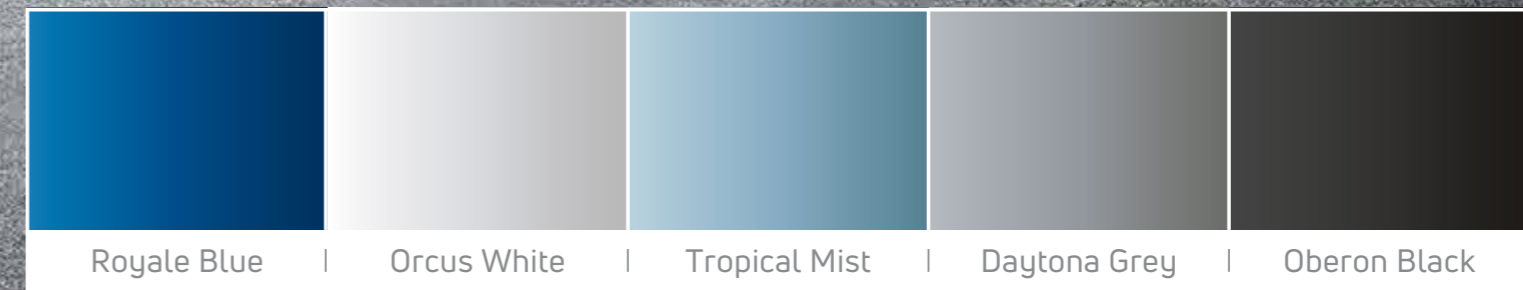

Steel-Black finished Dashboard. Adds suaveness to the bold interiors.

R18 Diamond Cut - Charcoal Black Alloys. Dark and classy Alloys with Zircon Red Calipers that will never let you blend in with the rest.

More of Suaveness

New Oberon Black Exterior Colour | 6-Way Powered Driver Seat with Memory and Welcome feature

COLOURS THAT MAKE A STATEMENT

An elegant and sophisticated colour palette that spells opulence.