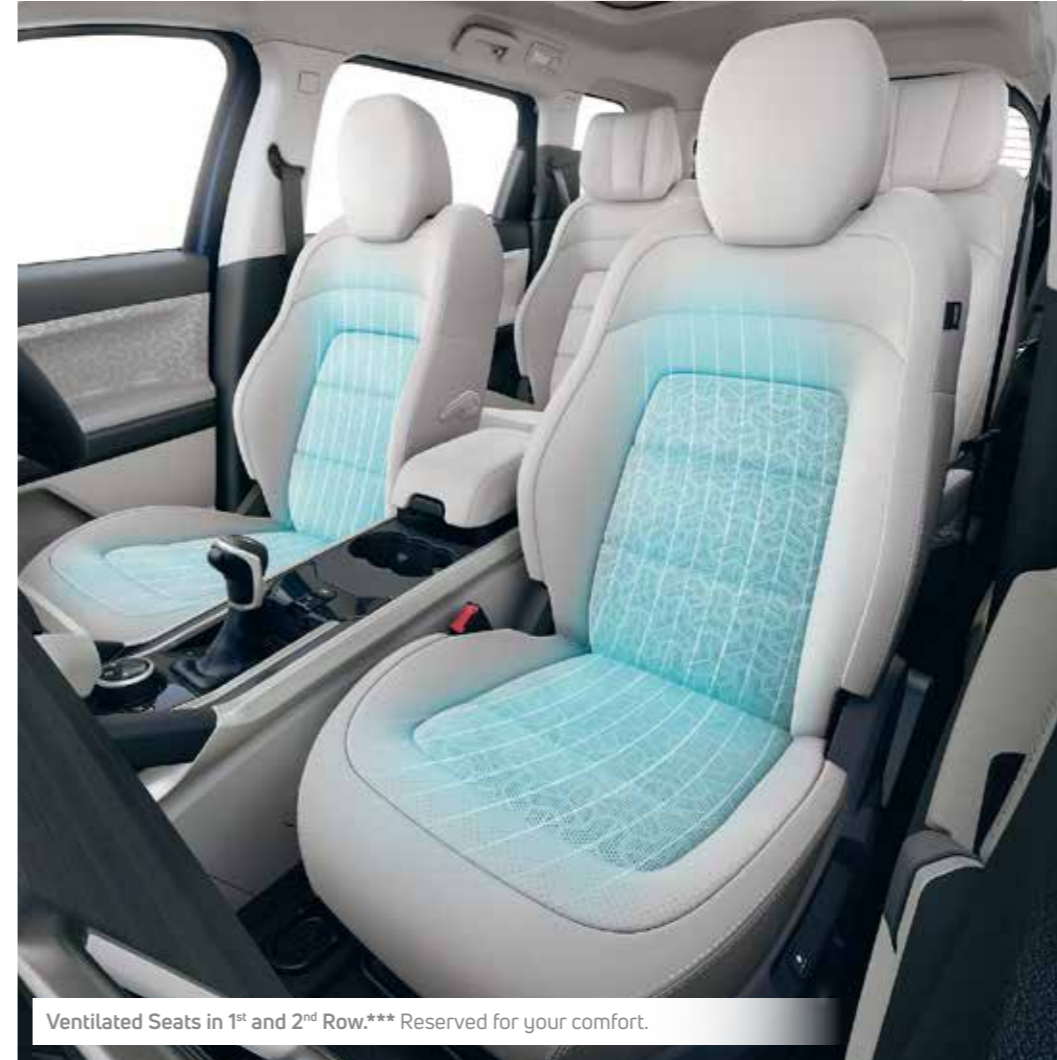

Intelligent & Intuitive Utility Spaces. Convenience in every corner.

Ventilated Seats in 1st and 2nd Row.*** Reserved for your comfort.