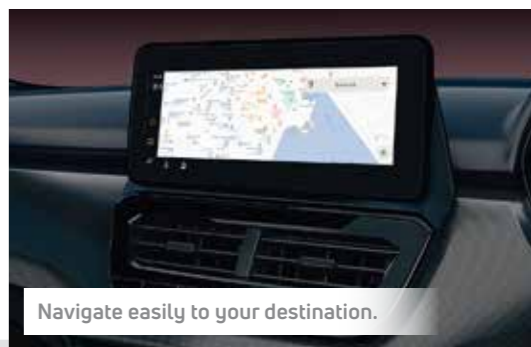

Android Auto™ / Apple CarPlay™ over Wi-Fi.

9 Speaker, JBL™ Tuned Music System.

17.78 cm Digital TFT Instrument Cluster .

Air Purifier.

Navigate easily to your destination.

More of Remarkable Connectivity

Steering Mounted Controls | Media, Phone & Navigation Mirroring between Infotainment & Instrument Cluster

200+ VOICE COMMANDS IN 6 LANGUAGES

Now Interact with your car in your preferred language

Stay connected to your Safari wherever you are with iRA** - a cool new connected tech platform with a range of innovative features that's in-sync with India.