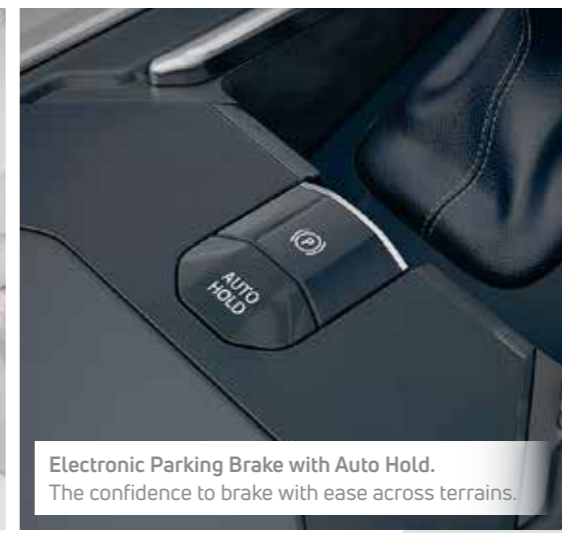

iRA is a cool, new connected tech platform that is in-sync with India. It offers a range of innovative features developed in India, for India.

6 Airbags (Driver, Co-Driver, Side Seat & Curtain).

SAFETY THAT MAKES YOU FEEL COCOONED

Meticulously crafted to cocoon your loved ones in a safety bubble, the Safari is your blanket of protection.

Advanced ESP with 17 added functionalities. Safety at every corner.

- Panic Brake Alert - New
- After Impact Braking - New
- Driver Doze Off Alert - New
- Anti-lock Braking System
- Corner Stability Control
- Electronic Traction Control
- Electronic Stability Control
- Hill Hold Control
- Hill Descent Control
- Electronic Brake Force Distribution
- Off-road ABS
- Roll Over Mitigation
- Brake Disc Wiping
- Electronic Brake Pre-Fill
- Hydraulic Brake Assist
- Hydraulic Fading Compensation
- Dynamic Wheel Torque by Brake

360° Surround View System. Be aware of your surroundings even in difficult situations.

Child Seat ISOFIX Anchor Points. A safe ride for your little one.

Electronic Parking Brake with Auto Hold. The confidence to brake with ease across terrains.