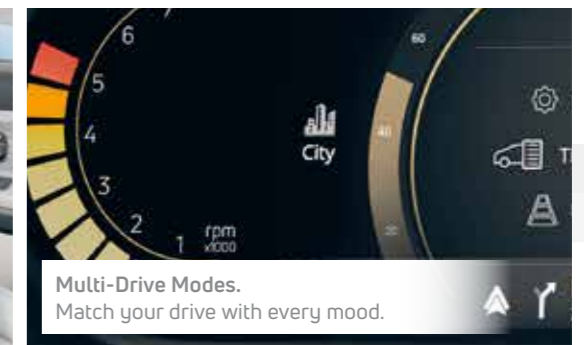

170 PS Kryotec BS6 Ph2 Diesel Engine. Robust power for your SUV.

Multi-Drive Modes. Match your drive with every mood.

More of Impeccable Performance

Cruise Control | Advanced Electronically Controlled Variable Geometry Turbocharger (eVGT) | Lightweight and Low Friction

Valve Train Architecture | Advanced Exhaust Gas Recirculation (EGR) & After Treatment System | Advanced Rear Twist Blade Suspension designed by Lotus Engineering UK