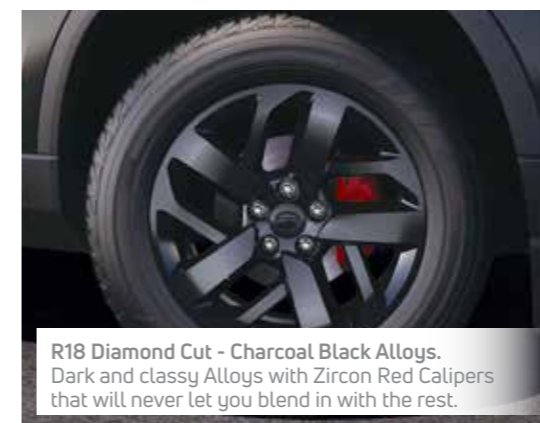

Ventilated Seats In 1st and 2nd Row***. Comfortably bold.

Powered Co-Driver Seat with Boss Mode. 4-Way Powered Co-Driver Seat with Electric Boss Mode.

R18 Diamond Cut - Charcoal Black Alloys. Dark and classy Alloys with Zircon Red Calipers that will never let you blend in with the rest.